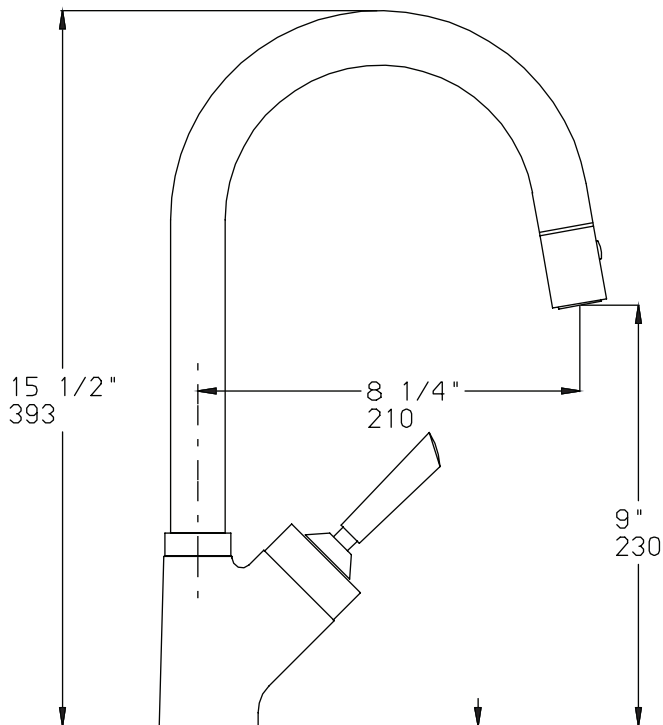

Avante-Garde Joystick Pull-Down Kitchen Faucet

FA013 | Chrome

HÄHN[®]

Features and Product Information

- Unique joystick design
- Pull-down sprayhead with single water flow option
- High-arch swivel spout
- Chrome Finish
- Extra long (60") double-braided stainless steel hose
- Ceramic disc cartridge for trouble-free service
- Solid brass construction

Technical Diagram